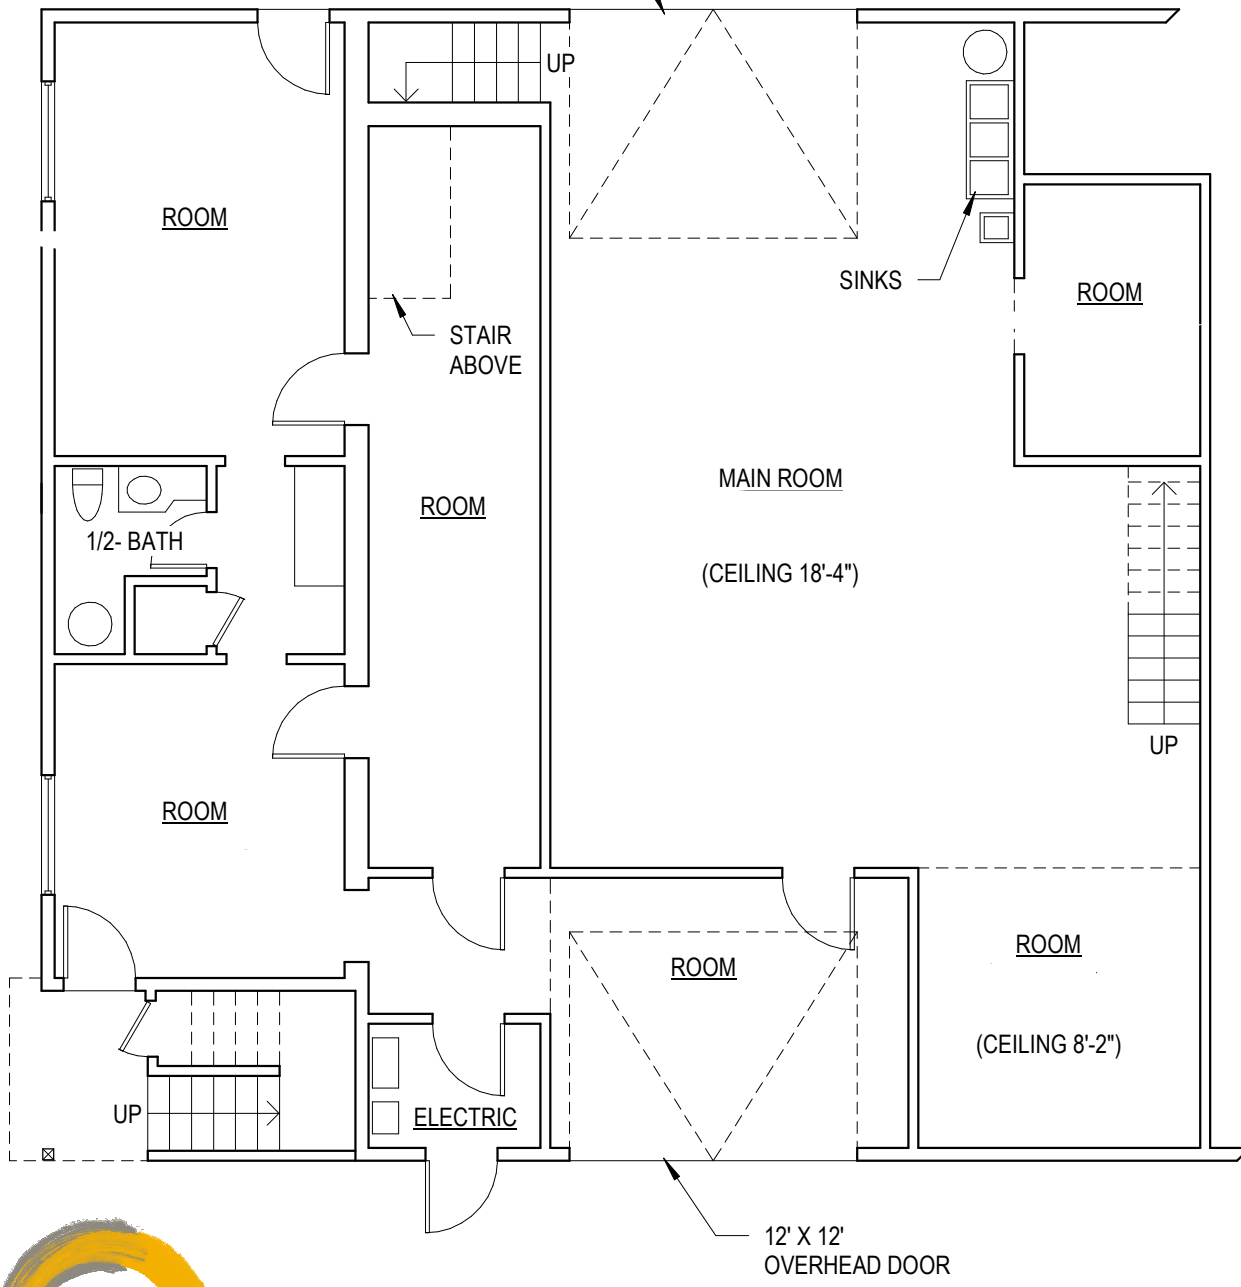

12' X 12'  
OVERHEAD DOOR

MEZZANINES

David Walter  
EXISTING CONDITIONS : 08/17/2023

3904 W 1st Ave : 3918 A