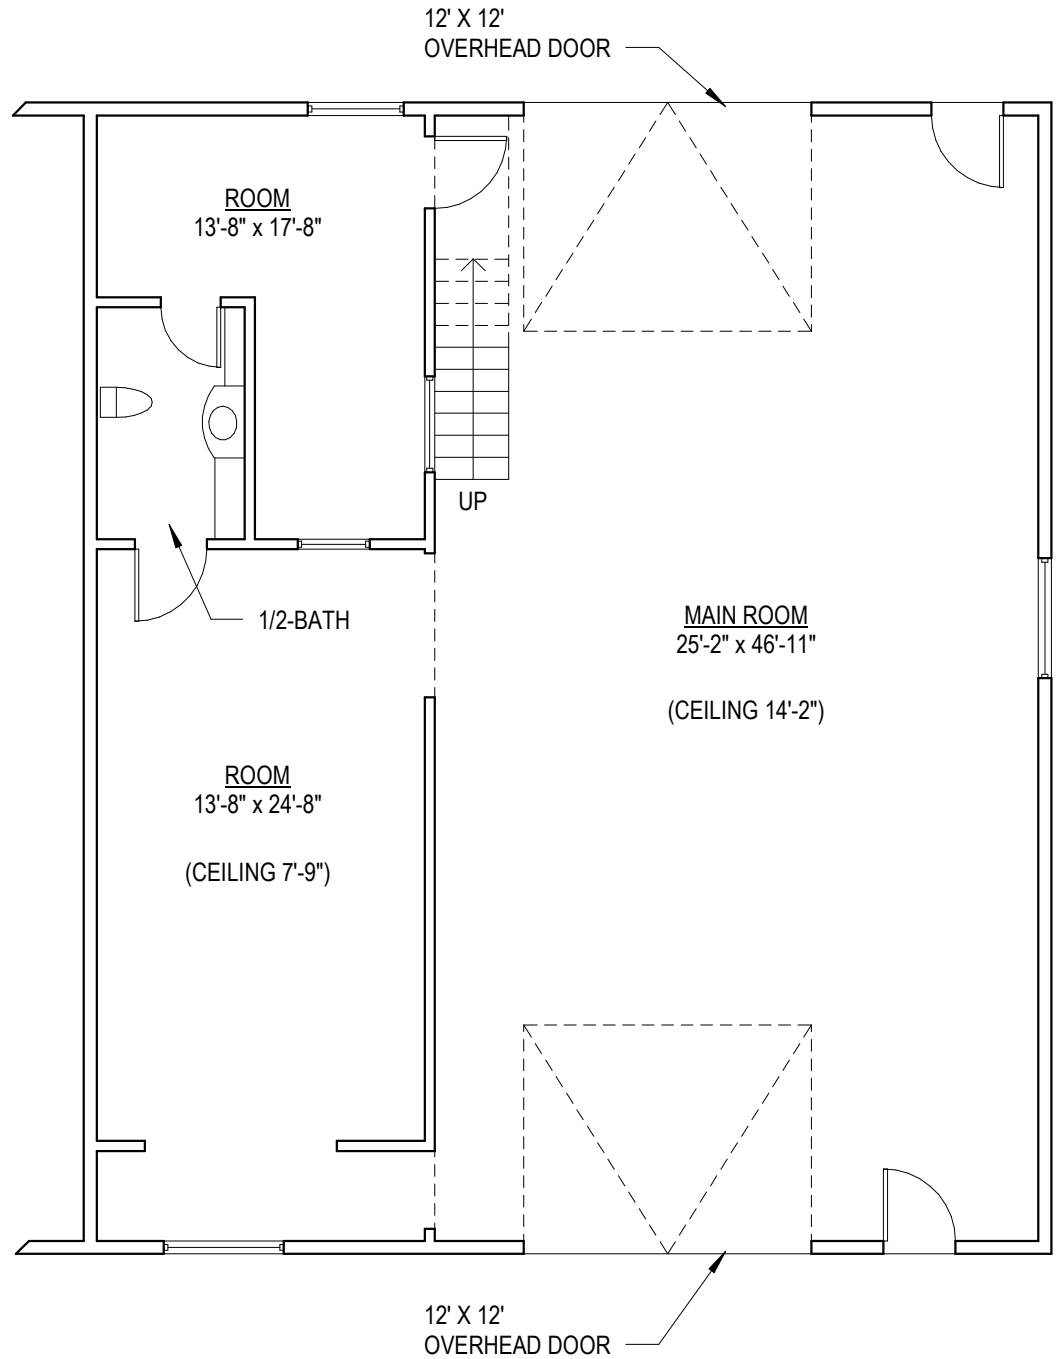

ROOM  
 13'-8" x 33'-8"  
 (CEILING 7'-9")

DN

MEZZANINE

12' X 12'  
OVERHEAD DOOR

ROOM  
13'-8" x 17'-8"

UP

1/2-BATH

MAIN ROOM  
25'-2" x 46'-11"  
(CEILING 14'-2")

ROOM  
13'-8" x 24'-8"  
(CEILING 7'-9")

12' X 12'  
OVERHEAD DOOR